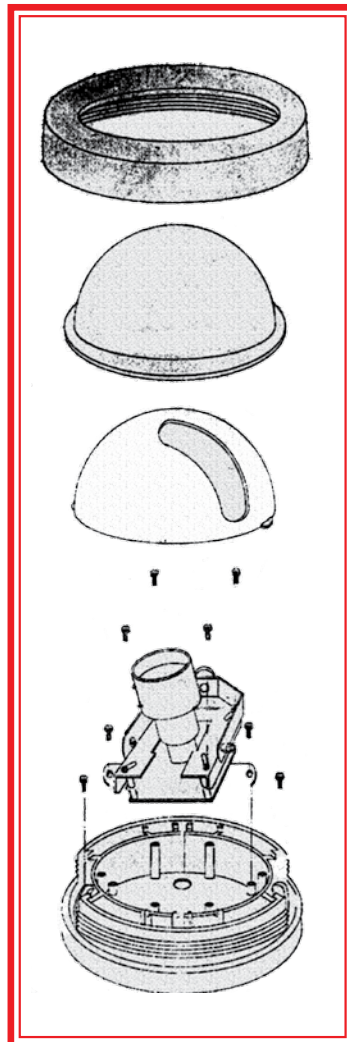

Various Automatic Functions (DIP Switch built-in)

1. BLC (Back Light Compensation): ON/OFF
2. Electronic Shutter Control mode selection
  AE: 1/60sec. (NTSC), 1/50sec.(PAL)
  – 1/120,000sec.
  Variable ALC: 1/160sec.(NTSC), 1/50sec
  (PAL) Fixed
3. White Balance mode selection:
  ATW (Auto Trace White Balance)
  AWB (Auto White Balance Control)
4. Mirror Image: ON/OFF
5. X2 Digital Zoom: ON/OFF